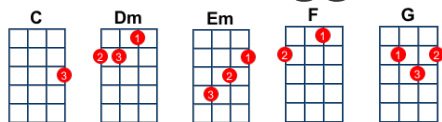

# Maggie May - key:C, artist:Rod Stewart

**Intro:** [C]/// [Dm]/// [F]/// [C]/// x2

[G] Wake up Maggie I [F] think I've got something to [C] say to you  
It's [G] late September and I [F] really should be [C] back at school  
I [F] know I keep you a-[C]mused, but I [F] feel I'm being [G] used  
Oh [Dm] Maggie I couldn't have [Em] tried any [Dm] more  
You [Dm] led me away from [G] home just to [Dm] save you from being a-[G]lone  
You [Dm] stole my heart and [G] that's what really [C] hurts

The [G] morning sun when it's [F] in your face really [C] shows your age  
But [G] that don't worry me [F] none in my eyes you're [C] everything  
I [F] laugh at all of your [C] jokes, my [F] love you didn't need to [G] coax  
Oh [Dm] Maggie I couldn't have [Em] tried any [Dm] more  
You [Dm] led me away from [G] home just to [Dm] save you from being a-[G]lone  
You [Dm] stole my soul and that's a [G] pain I can do [C] without

[G] All I needed was a [F] friend to lend a [C] guiding hand  
But you [G] turned into a lover and [F] mother what a lover you wore [C] me out  
[F] All you did was wreck my [C] bed and in the [F] morning kick me in the [G] head  
Oh [Dm] Maggie I couldn't have [Em] tried any [Dm] more  
You [Dm] led me away from [G] home 'cause you [Dm] didn't want to be a-[G]lone  
You [Dm] stole my heart I couldn't [G] leave you if I [C] tried

**Instrumental:** [Dm]/// [G]/// [C]/// [F]/// [Dm]/// [F]/ [G]/ [C]/////

[C] Maggie I [Dm] wish I'd [F] never seen your [C] face  
[C]/// [Dm]/// [F]/// [C]///  
[C] I'll get back [Dm] home one [F] of these [C] days  
[C]/// [Dm]/// [F]/// [C]///