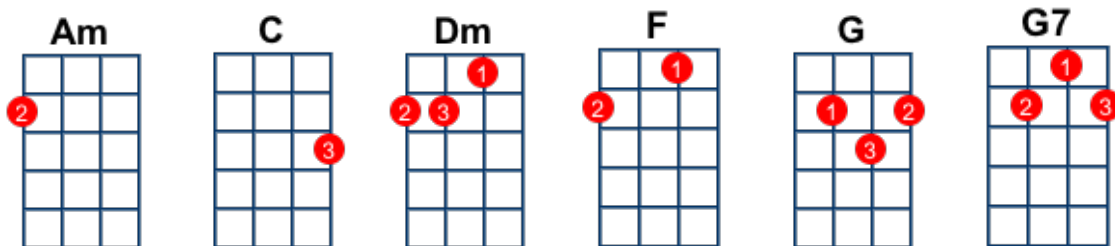

Island in the Sun - Harry Belafonte

Intro: [Am] All my days I will [F] sing and praise
Of your [G7] forest waters your [C] shining sands [G7]x4 [C]x4

[C] This is my island [F] in the sun
Where my [G7] people have toiled since [C] time begun
[Am] I may sail on [Dm] many a sea
Her [C] shores will always be [G7] home to [C] me 234

[C] Oh island [Dm] in the sun [G7] willed to me by my [C] father's hand
[Am] All my days I will [F] sing and praise
Of your [G7] forest waters your [C] shining sands [G7]x4 [C]x4

[C] As morning breaks the [F] heaven on high
[G7] I lift my heavy load [C] to the sky
[C] Sun comes down with a [Dm] burning glow
[C] Mingles my sweat with the [G7] earth be [C] low

[C] Oh island [Dm] in the sun [G7] willed to me by my [C] father's hand
[Am] All my days I will [F] sing and praise
Of your [G7] forest waters your [C] shining sands [G7]x4 [C]x4

[C] I see woman on [F] bended knee,
[G7] Cutting cane for her [C] family
[Am] I see man [Dm] at the water side,
[C] Casting nets at the [G7] surging [C] tide