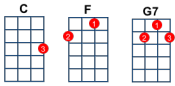

In the Summertime - Mungo Jerry

Intro: Instrumental [F] Go out and see what you can [C] find 123

In the [C] summertime when the weather is high, you can stretch right up and touch the sky

When the [F] weather is fine you got women, you got women on your [C] mind

Have a [G7] drink, have a drive

[F] Go out and see what you can [C] find 1234

If her [C] daddy's rich take her out for a meal,

[C] if her daddy's poor just do what you feel

Speed a [F]long the lane, do a ton or a ton an' twenty-[C] five

Dah-do-[G7] dah-dah-dah dah-dah-[F]dah do-dah-[C]dah 1234

[C] When the winter's here, yeah it's party time

[C] Bring your bottle wear your bright clothes it'll soon be summertime

And we'll [F] sing again, we'll go drivin' or maybe we'll settle [C] down

Have a [G7] drink, have a drive

[F] Go out and see what you can [C] find 1234

[C] Sing along with us, Dee-dee dee-dee dee dee, dah-dah dah-dah dah

[C] Yeah we're hap-happy,

Dah dah-[F] dah, dee-dah-do dee-dah-do dah-do-[C]dah 1234