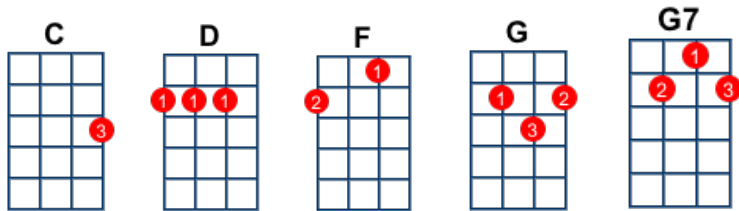

I'm a Believer [G] key:G, artist:The Monkees

Intro: All down strums [D]x2 [C]x2 [G]x1 [C]x2

[G] I thought love was [D] only true in [G] fairy tales
[G] Meant for someone [D] else but not for [G] me. [G7]
[C] Love was out to [G] get me
[C] That's the way it [G] seemed.
[C] Disappointment [G] haunted all my [D] dreams.

Tacet Then I saw her [G] face, [C] [G] now I'm a [G] believer! [C] [G]
Not a [G] trace [C] [G] of doubt in my [G] mind. [C] [G]
I'm in [G]/ love, [C]/ oooh
I'm a be[G]/liever! I couldn't [F]/ leave her if I [D]/ tried [D]x4 down strums

(first two lines instrumental):

[G] I thought love was [D] more or less a [G] given thing,
[G] Seems the more I [D] gave the less I [G] got [G7]
[C] Love was out to [G] get me, [C] That's the way it [G] seemed.
[C] Disappointment [G] haunted all my [D] dreams **stop**