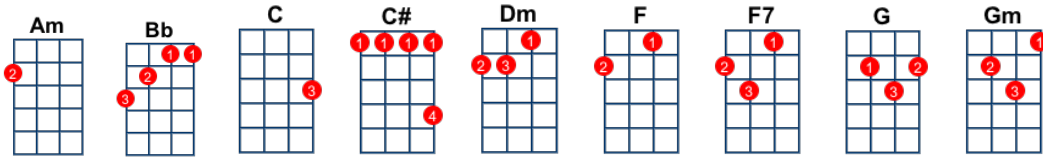

I Will

key:F, artist:The Beatles

Who **[F]** knows how **[Dm]** long I've **[Gm]** loved you? **[C]**
You **[F]** know I **[Dm]** love you **[Am]** still will I **[Bb]** wait a
[C] lonely **[Dm]** lifetime? **[F]**
If you **[Bb]** want me **[C]** to I **[F]** will **23 [Dm]x3 [Gm]x3 [C]x3**

For **[F]** if I **[Dm]** ever **[Gm]** saw you, **[C]**
I **[F]** didn't **[Dm]** catch your **[Am]** name.
But it **[Bb]** never **[C]** really **[Dm]** mattered; **[F]**
I will **[Bb]** always **[C]** feel the **[F]** same.

[Bb] Love you for **[Am]** ever **[Dm]** and forever,
[Gm] Love you with **[C]** all my **[F]** heart. **[F7]**
[Bb] Love you when **[Am]** ever **[Dm]** we're together,
[G] Love you when we're a-**[C]** part.

And **[F]** when at **[Dm]** last I **[Gm]** find you, **[C]**
your **[F]** song will **[Dm]** fill the **[Am]** air. Sing it **[Bb]** loud so
[C] I can **[Dm]** hear you. **[F]**
Make it **[Bb]** easy **[C]** to be **[Dm]** near you, **[F]**
For the **[Bb]** things you **[C]** do en-**[Dm]**dear you to me
Ah **[Gm]** you know **[C]** I **[C#]** will