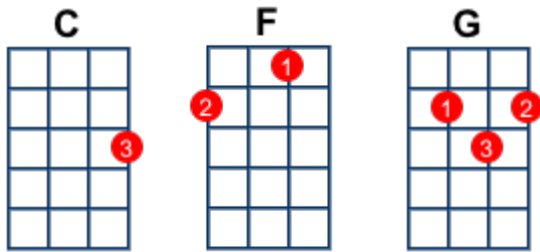

Feelin' Groovy - key C - artist: Simon & Garfunkel

Intro: First line played twice

[F] Slow [C] down you [G] move too [C] fast
[F] You gotta [C] make the [G] morning [C] last
[F] Kickin [C] down the [G] cobble[C]stones
[F] Lookin for [C] fun and [G] feelin [C] groovy

[F] - [C] - [G] - [C]
[F] Dootin doo doo [C] doo [G] Feelin [C] groovy
[F] - [C] - [G] - [C]

[F] Hello lamp [C] post [G] Whatcha [C] knowin?
[F] I've come to [C] watch your [G] flowers [C] growin
[F] Ain'tcha [C] got no [G] rhymes for [C] me?
[F] Dootin doo doo [C] doo [G] Feelin [C] groovy