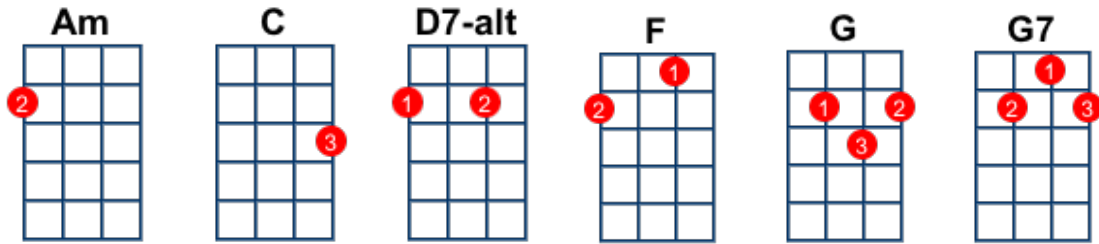

Eight Days a Week - The Beatles

Intro: [C]x4 [D7]x4 [F]x4 [C]x4

Ooh I need your [D7] love babe [F] guess you know it's [C] true
 [C] Hope you need my [D7] love babe [F] just like I need [C] you
 [Am] Hold me [F] love me [Am] hold me [D7] love me
 [C] Ain't got nothing but [D7] love babe [F] eight days a [C] week **234**

(Play single strums on the beat for these next two lines)

[G]/ Eight [G]/ days a [G]/ week [G]/ I [Am]/ love [Am]/ you
 [D7]/ Eight [D7]/ days a [D7]/ week [D7]/
 is [F] not enough to [G7] show I care

[C] Ooh I need your [D7] love babe [F] guess you know it's [C] true
 [C] Hope you need my [D7] love babe [F] just like I need [C] you
 [Am] Hold me [F] love me [Am] hold me [D7] love me
 [C] Ain't got nothing but [D7] love babe [F] eight days a [C] week **234**

(Play single strums on the beat for these next two lines)

[G]/ Eight [G]/ days a [G]/ week [G]/ I [Am]/ love [Am]/ you
 [D7]/ Eight [D7]/ days a [D7]/ week [D7]/
 is [F] not enough to [G7] show I care

[C] Love you every [D7] day girl [F] always on my [C] mind
 [C] One thing I can [D7] say girl [F] love you all the [C] time
 [Am] Hold me [F] love me [Am] hold me [D7] love me
 [C] Ain't got nothing but [D7] love babe [F] eight days a [C] week
 [F] Eight days a [C] week [F] eight days a [C] week **234**