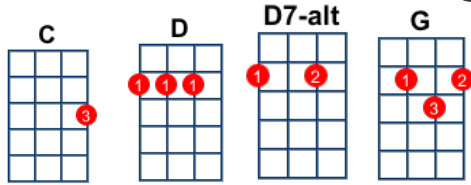

Deadwood Stage - key:G, artist: Doris Day

[G] Oh the Deadwood Stage is a-rollin' on over the plains,
With the curtains flappin' and the driver slappin' the [D] reins.
Beautiful [D7] sky, a [G] wonderful day.
[D] Whip crack-away, [D] whip crack-away, [D] whip crack a [G]way!

Oh the [G] Deadwood Stage is a-headin' on over the hills,
Where the Injun arrows are thicker than porcupine [D] quills.
Dangerous [D7] land, no [G] time to delay.
So, [D] whip crack away, [D] whip crack away, [D] whip crack
a[G]way!

We're headin' [C]straight for town, [G] loaded down,
[D] with a fancy [G] cargo,
[D] Care of Wells and [C] Fargo, Illi[D]nois [D7] - boy.

Oh the [G]Deadwood Stage is a-comin' on over the crest,
Like a homing pigeon that's a-hankerin' after its [D] nest.
Twenty three [D7] miles we've [G] covered today.
So, [D] whip crack away, [D] whip crack away, [D] whip crack
a[G]way!

We'll be [G] home tonight by the light of the silvery moon,
And our hearts are thumpin' like a ukulele a-plunking a [D] tune.
When I get [D7] home, I'm [G] fixing to stay.
So, [D] whip crack-away, [D] whip crack-away, [D] whip crack a
[G]way.
[D]Whip crack-away, [D] whip crack away, [D] whip crack a
[G]way....!