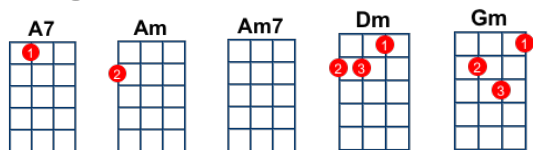

Black Magic

Woman

key:Dm, artist:Fleetwood Mac writer:Peter Green

[Dm]x4 [Am]x1 [Am7]x1 [Dm]x4 [Am]x1 [Am7]x1 [Dm]x4
[Am]x1 [Am7]x1 [Dm]x1

Tacet *I got a black magic* [Dm] woman [Am7] [Dm]
I got a black magic [A] woman [Am7] [A]
Yes I got a [Dm] black magic woman,
got me so blind I can't [Gm] see
But she's a [Dm] black magic woman,
she's [A] tryin' to make a devil out of [Dm] me 12 [Am7]/

[Dm]/strum 1 2

Tacet *Don't turn your back on me* [Dm] baby [Am7] [Dm]
don't turn your back on me [A] baby [Am7] [A]
Yes don't turn your [Dm] back on me, baby,
don't mess around with your [Gm] tricks
Don't turn your [Dm] back on me, baby,
you [A] might just break up my magic [Dm] sticks 12 [Am7]/

[Dm]/strum 1 2

Instrumental with kazoo (Kazoo leads in to up to [Dm])
I got a black magic [Dm] woman [Am7] [Dm]
I got a black magic [A] woman [Am7] [A]
Yes I got a [Dm] black magic woman,
got me so blind I can't [Gm] see
But she's a [Dm] black magic woman,
she's [A] tryin' to make a devil out of [Dm] me 12 [Am7]/

[Dm]/strum 12

Tacet *You got a spell on me* [Dm] baby [Am7] [Dm]
you got your spell on me, [A] baby [Am7] [A]
Yes, you got your [Dm] spell on me, baby,
turnin' my heart into [Gm] stone
I[Dm] need you so bad, magic [A7] woman
I can't [A7] leave you a-[Dm]lone 12 [Am7]