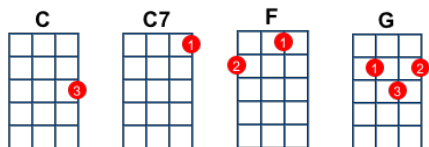

Bad Moon Rising - Creedence Clearwater

Intro: [C]x4 [G]x4 [C]x4 [C]x4 x2

[C] I see the [G] bad [F] moon [C] rising,
[C] I see [G] trouble [F] on the [C] way
[C] I see [G] earth[F]quakes and [C] lightning,
[C] I see [G] bad [F] times [C] today [C7]

Oooh [F] Don't go around tonight,
Well it's [C] bound to take your life
[G] There's a [F] bad moon on the [C] rise

[C] I hear [G] hurri-[F]canes [C] blowing,
[C] I know the [G] end is [F] coming [C] soon
[C] I fear [G] rivers [F] over-[C]flowing,
[C] I hear the [G] voice of [F] rage and [C] ruin [C7]

Oooh [F] Don't go around tonight,
Well it's [C] bound to take your life
[G] There's a [F] bad moon on the [C] rise

[C]x4 [G]x4 [C]x4 [C]x4 x2 [C7] at end of second time

Oooh [F] Don't go around tonight,
Well it's [C] bound to take your life
[G] There's a [F] bad moon on the [C] rise

Oooh [F] Don't go around tonight,
Well it's [C] bound to take your life
[G] There's a [F] bad moon on the [C] rise [C7]

Oooh [F] Don't go around tonight,
Well it's [C] bound to take your life
[G] There's a [F] bad moon on the [C] rise
[G] There's a [F] bad moon on the [C] rise
[G] There's a [F] bad moon on the [C] rise 234
[G]x2 [C]x1