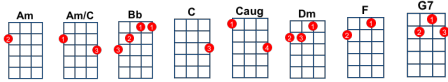

All My Loving key: C - artist: The Beatles

Tacet Close your [Dm] eyes and I'll [G7] kiss you –
To-[C]morrow I'll [Am] miss you
Re-[F]member I'll [Dm] always be [Bb] true [G7] (ooh ooh ooh) –
And then [Dm] while I'm a-[G7]way, I'll write [C] home every
[Am] day

And I'll [F] send all my [G7] loving to [C] you 4 beats
I'll pre-[Dm]tend that I'm [G7] kissing
The [C] lips I am [Am] missing
And [F] hope that my [Dm] dreams will come [Bb] true [G7] 2345

And then [Dm] while I'm [G7] away
I'll write [C] home ev'ry [Am] day
And I'll [F] send all my [G7] loving to [C] you 2345